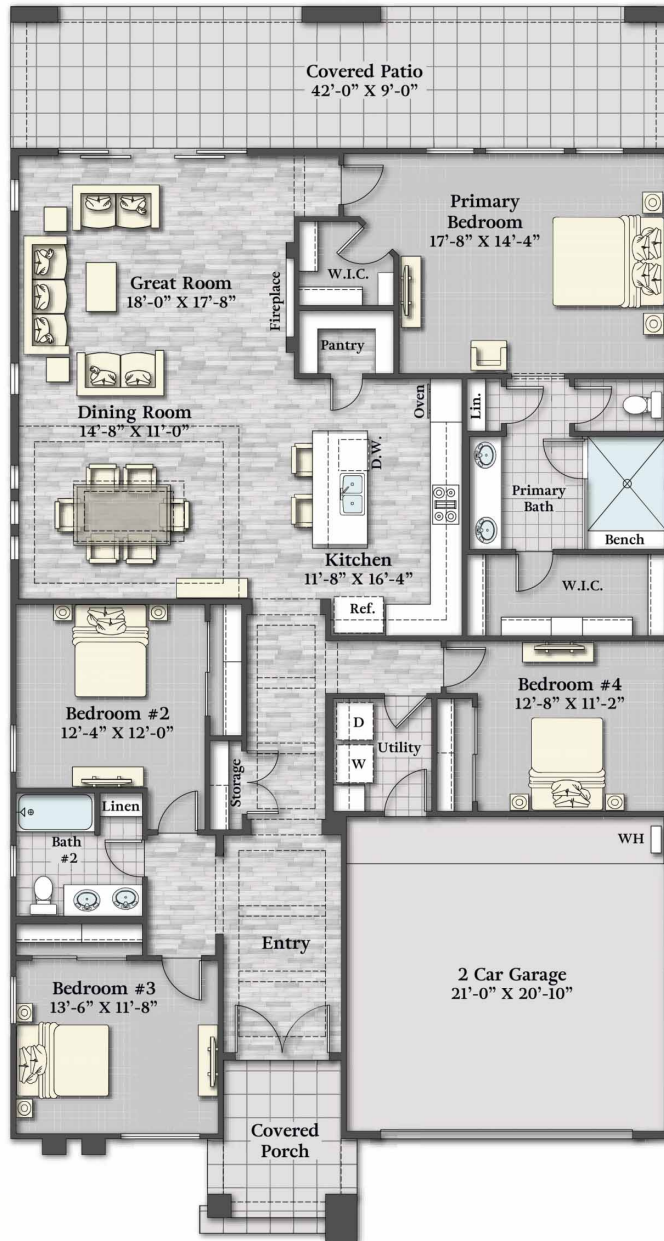

# Aria-I

As soon as you step inside, you'll be mesmerized by the view of the single-story Aria-I's open concept dining, living, and kitchen area. Your guests will be welcomed by the attractive covered entry and foyer. Relax and unwind in the generously-sized primary bedroom featuring a walk-in closet and luxurious spa-inspired bathroom complete with glass-enclosed shower and double-sink vanity. Additionally, three sizeable secondary bedrooms and a conveniently located laundry room are also included. All these features combined with the large covered patio makes this the ideal gathering spot for many years to come.

ONE STORY

2,182 SQ FT

4 BEDROOM

2 BATH

2 CAR GARAGE

GREAT ROOM

DINING ROOM

COVERED PORCH

COVERED PATIO

UTILITY ROOM

5-1-24

[SavannahAHomes.com](http://SavannahAHomes.com)

Savannah A Homes reserves the right to make changes or modifications to any our plans, specifications, materials, features, colors and/or pricing without notice. Square footages are approximate only measured and based on calculations from outside of exterior walls and include interior partition walls.