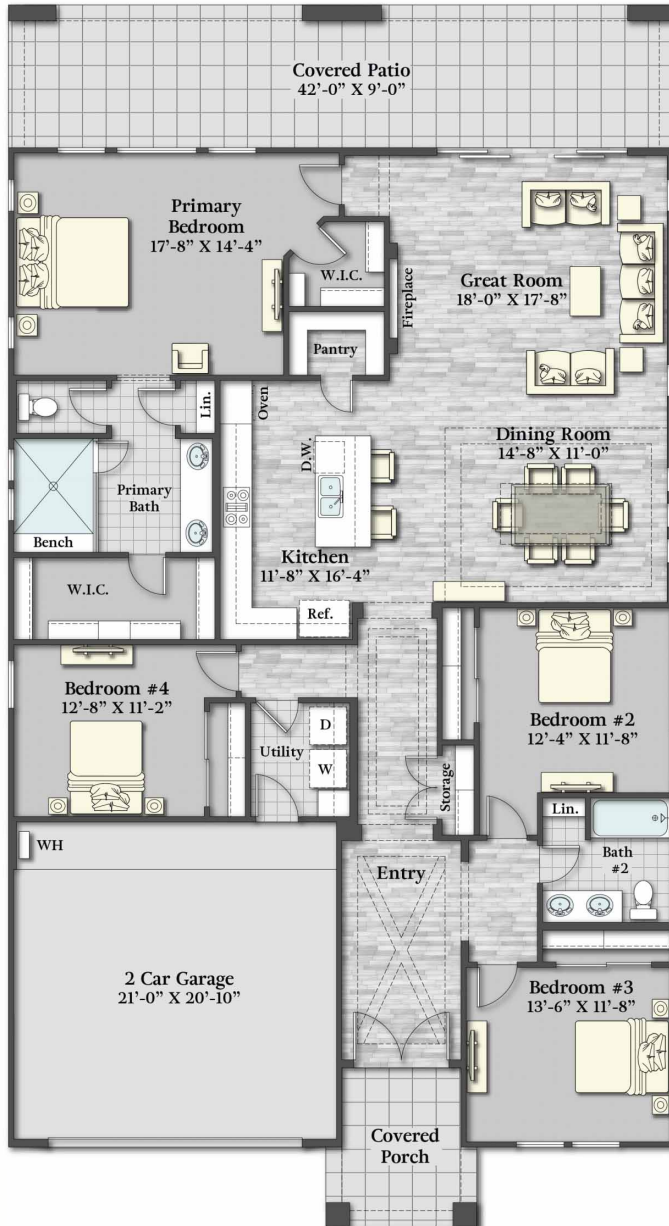

Aria-II

Stepping inside the Aria-II, guests will be mesmerized by the spacious and airy, single-story design and an array of included upgraded features.

A charming covered entry sets the stage for a breathtaking view of the open concept dining, living, and gourmet kitchen area. Retreat to the primary bedroom featuring a generous walk-in closet and a tranquil primary bath boasting a lavish glass-enclosed shower and a double-sink vanity. Other noteworthy highlights include 3 sizable secondary bedrooms and a conveniently located laundry room. Plus, a generous covered patio invites you to enjoy time with family and friends.

ONE STORY

2,182 SQ FT

4 BEDROOM

2 BATH

2 CAR GARAGE

GREAT ROOM

DINING ROOM

COVERED PORCH

COVERED PATIO

UTILITY ROOM

5.1.24

SavannahAHomes.com

Savannah A Homes reserves the right to make changes or modifications to any our plans, specifications, materials, features, colors and/or pricing without notice. Square footages are approximate only measured and based on calculations from outside of exterior walls and include interior partition walls.